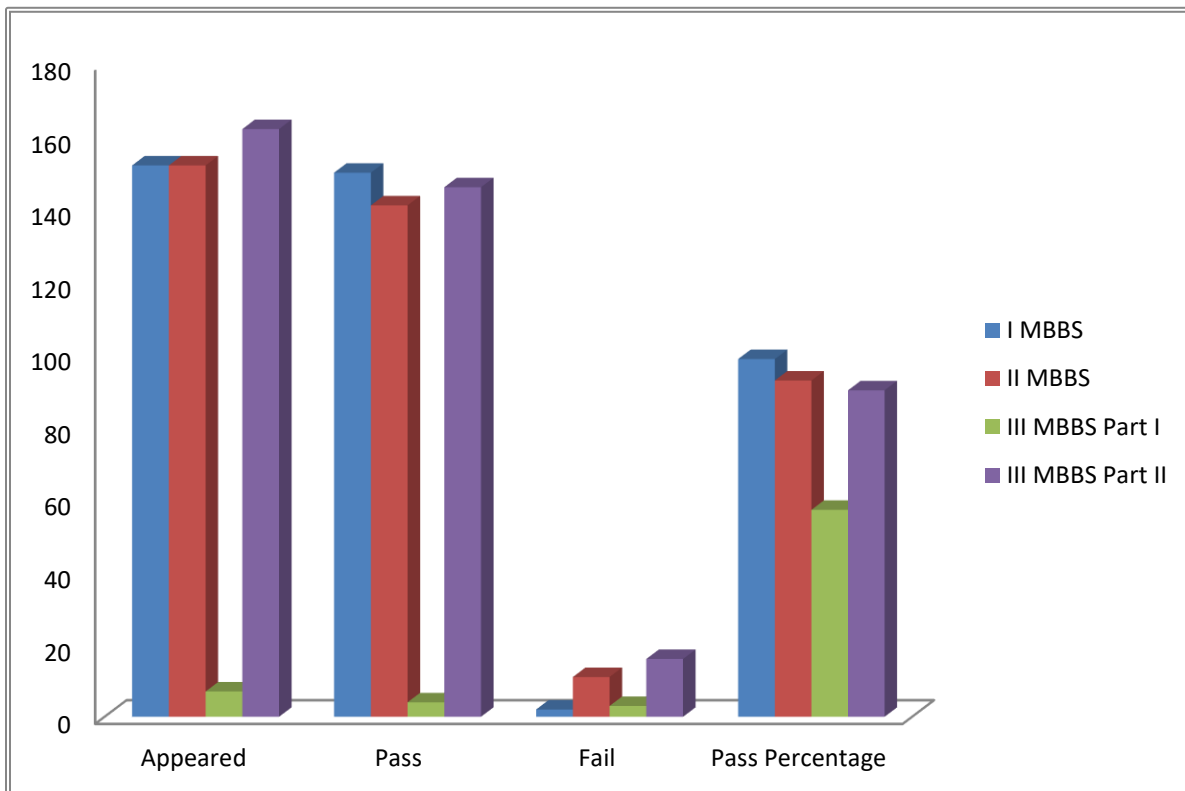

**TRICHY SRM MEDICAL COLLEGE HOSPITAL
AND RESEARCH CENTRE
SRM NAGAR, IRUNGALUR, TRICHY – 621 105**

UG RESULTS – Aug. 2018 & Feb. 2019

PG RESULT – May & Oct. 2018