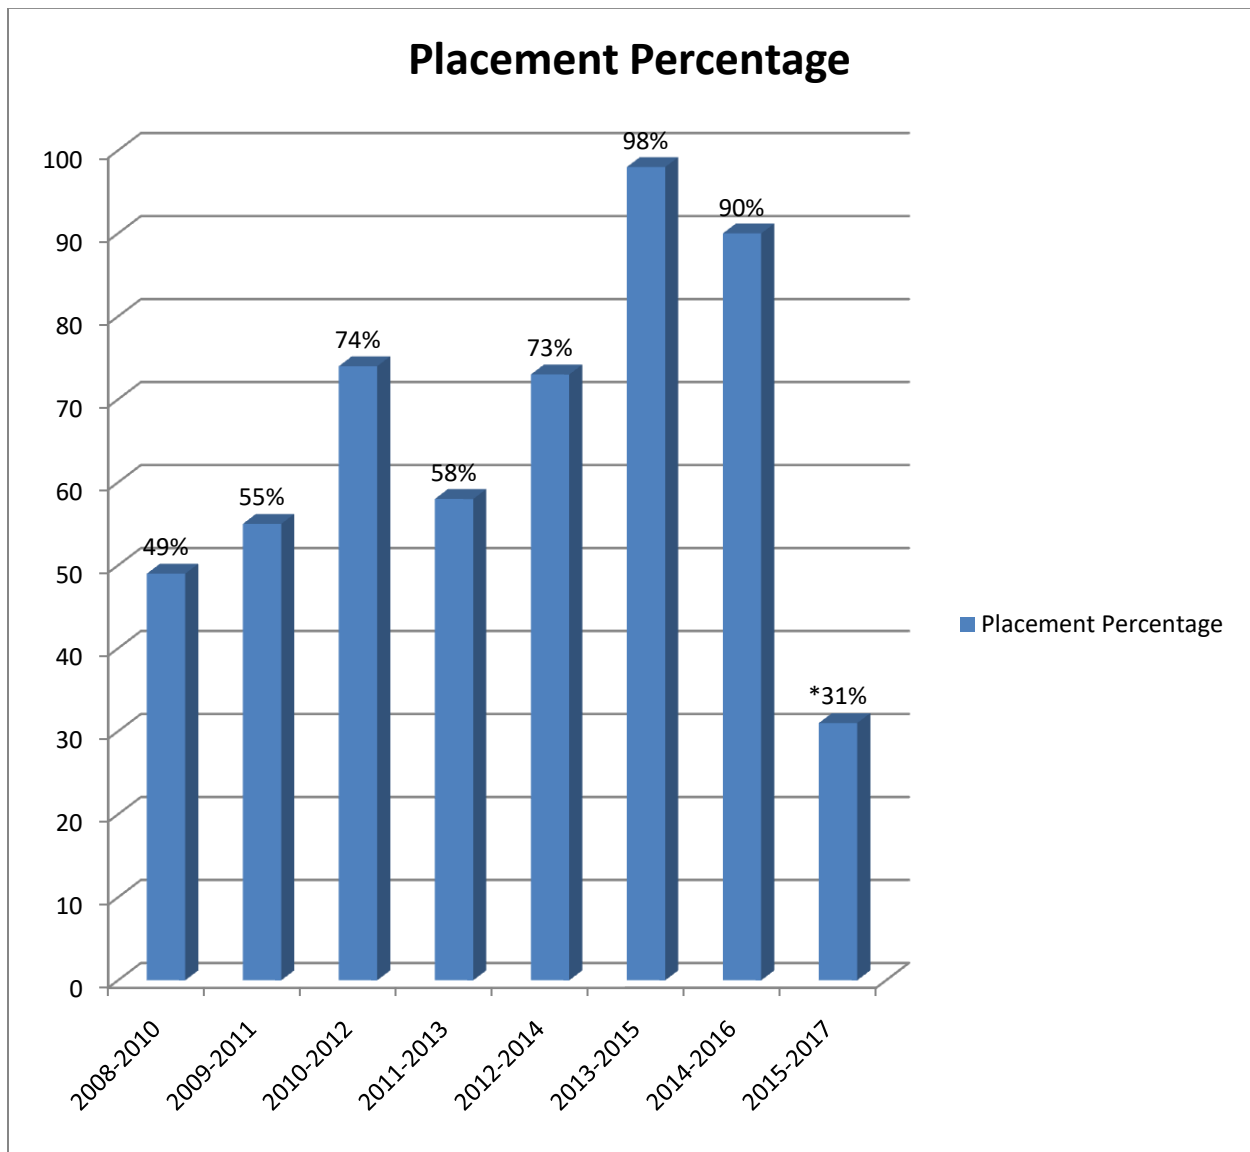

EASWARI ENGINEERING COLLEGE
DEPARTMENT OF MANAGEMENT STUDIES
CAMPUS PLACEMENT - BATCHWISE

Link: <http://mba.srmeaswari.ac.in/profile/>

Achievements for the Year 2015 - 8 University Ranks

Achievements for the Year 2016 - 16 University Ranks

<http://mba.srmeaswari.ac.in/advisory-committee/>

EASWARI ENGINEERING COLLEGE

DEPARTMENT OF MANAGEMENT STUDIES

MEMBERS OF ADVISORY COMMITTEE

S.No	Name of the Member	Designation	Affiliation
1	Dr.T.J.Kamalanabhan	Professor & Head, MBA	Indian Institute of Management, Madras
2	Dr.G.Rajendran	Chairman, Faculty of Management Sciences & Professor & Head, MBA	Anna University
3	Dr.V.Kumar	Senior General Manager, Quality	Comstar Automotive India Pvt Ltd
4	Dr.K.Kathiravan	Principal	Easwari Engineering College
5	DR. Sai Kumari.V	HOD & Professor - MBA	Easwari Engineering College
6	Dr. R. Ramadoss	Professor-Mech	Easwari Engineering College